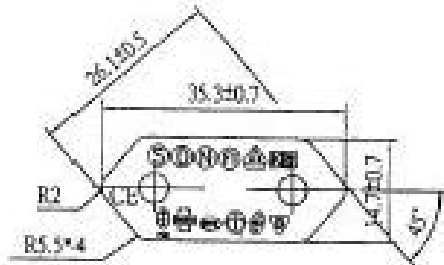

AC POWER CORD

(EUROPEAN STANDARD)

SPECIFICATION:

- 1) **LENGTH:** 183CM
- 2) **COLOR :** BLACK
- 3) **PLUG :** WS-006 (A) 2.5 (V) 250
- 4) **CONNECTOR :** WS-027 (A) 2.5 (V) 250
- 5) **CABLE :** H03VVH2-F 2*0.75MMSQ

WIRE COLOR : (BLUE)(BROWN)

APPROVAL : EUROPEAN

APPROVAL : EUROPEAN

APPROVAL : EUROPEAN

(CABLE OD SIZE):

05.8	06.2	06.6	02.5*5.0	2.7*5.6	
3.5*6.7	3.5*5.6	4.2*6.4	4.1*6.5	2.7*5.4	
3.5*6.9	3.5*5.7	4.0*6.5	3.5*7.5	2.7*6.4	

(CABLE OD SIZE):

3.5*5.6	4.2*6.4	4.2*7.1	2.7*5.4
3.6*6.8	3.5*5.7	2.5*5.4	3.4*6.8
3.6*6.8	3.4*5.7	0.63	4.1*6.5
3.0*5.4	3.7*7.3	05.3 05.8	06.2 07.0