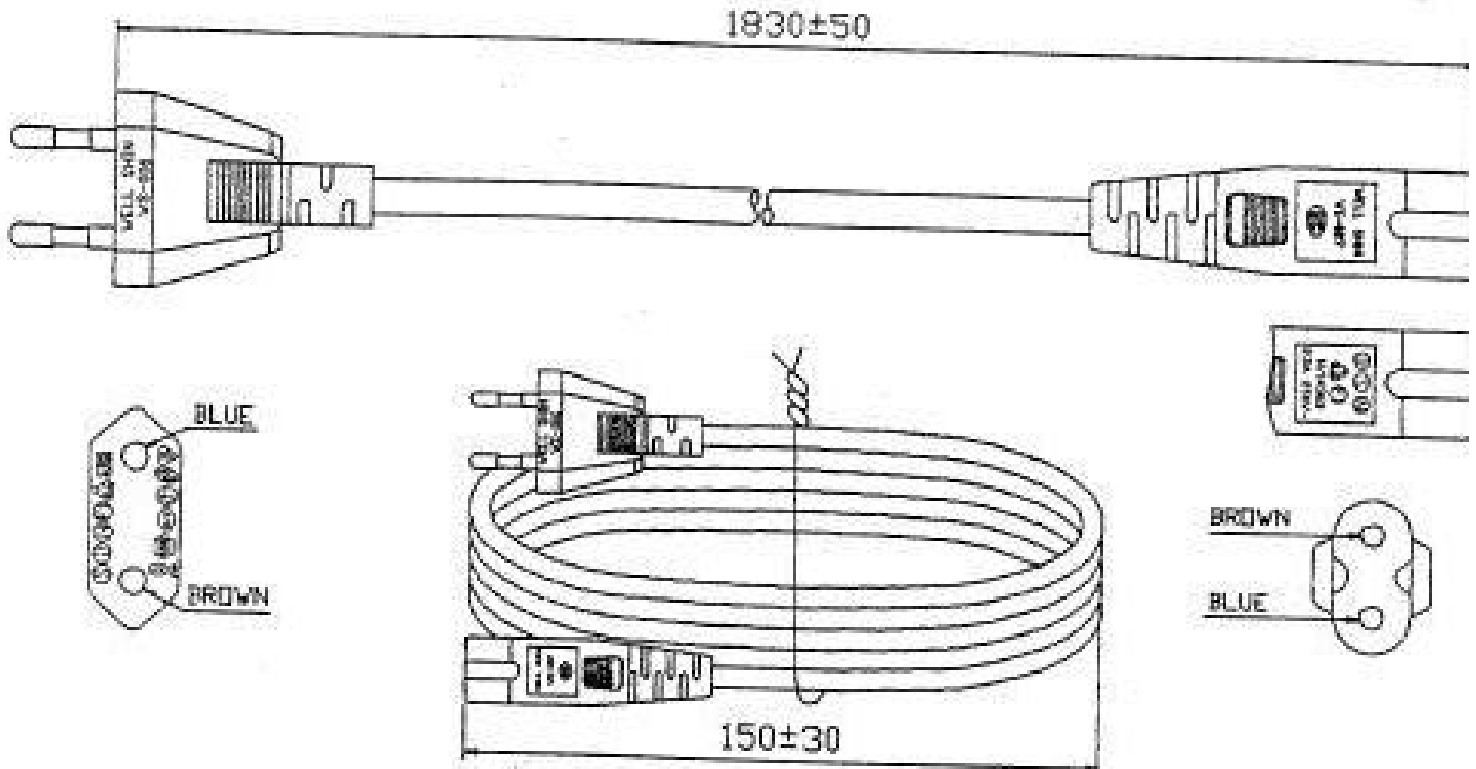

AC POWER CORD

(EUROPEAN STANDARD)

SPECIFICATION:

- 1) **LENGTH:** 183CM
- 2) **COLOR :** BLACK
- 3) **PLUG :** WS-006 (A) 2.5 (V) 250
- 4) **CONNECTOR :** WS-027 (A) 2.5 (V) 250
- 5) **CABLE :** H03VVH2-F 2*0.75MMSQ

WIRE COLOR : (BLUE)(BROWN)

APPROVAL : EUROPEAN

APPROVAL : EUROPEAN

APPROVAL : EUROPEAN

(CABLE OD SIZE):

05.8	06.2	06.6	02.5*5.0	2.7*5.6	
3.5*6.7	3.5*5.6	4.2*6.4	4.1*6.5	2.7*5.4	
3.5*6.9	3.5*5.7	4.0*6.5	3.5*7.5	2.7*6.4	

(CABLE OD SIZE):

3.5*5.6	4.2*6.4	4.2*7.1	2.7*5.4
3.6*6.8	3.5*5.7	2.5*5.4	3.4*6.8
3.6*6.8	3.4*5.7	0.63	4.1*6.5
3.0*5.4	3.7*7.3	05.3 05.8	06.2 07.0