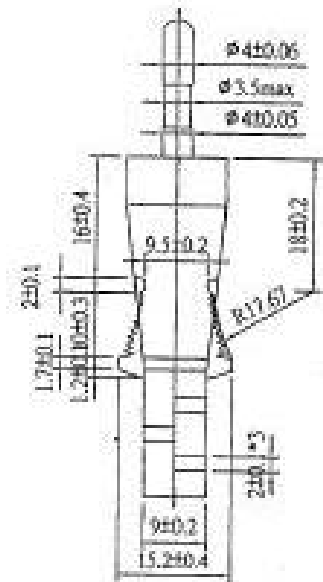

AC POWER CORD

(EUROPEAN STANDARD)

SPECIFICATION:

- 1) **LENGTH:** 183CM
- 2) **COLOR :** BLACK
- 3) **PLUG :** WS-006 (A) 2.5 (V) 250
- 4) **CONNECTOR :** WS-027 (A) 2.5 (V) 250
- 5) **CABLE :** H03VVH2-F 2*0.75MMSQ

WIRE COLOR : (BLUE)(BROWN)

APPROVAL : EUROPEAN

APPROVAL : EUROPEAN

APPROVAL : EUROPEAN

(CABLE OD SIZE):

05.8	06.2	06.6	02.5*5.0	2.7*5.6	
3.5*6.7	3.5*5.6	4.2*6.4	4.1*6.5	2.7*5.4	
3.5*6.9	3.5*5.7	4.0*6.5	3.5*7.5	2.7*6.4	

(CABLE OD SIZE):

3.5*5.6	4.2*6.4	4.2*7.1	2.7*5.4
3.6*6.8	3.5*5.7	2.5*5.4	3.4*6.8
3.6*6.8	3.4*5.7	0.63	4.1*6.5
3.0*5.4	3.7*7.3	05.3 05.8	06.2 07.0