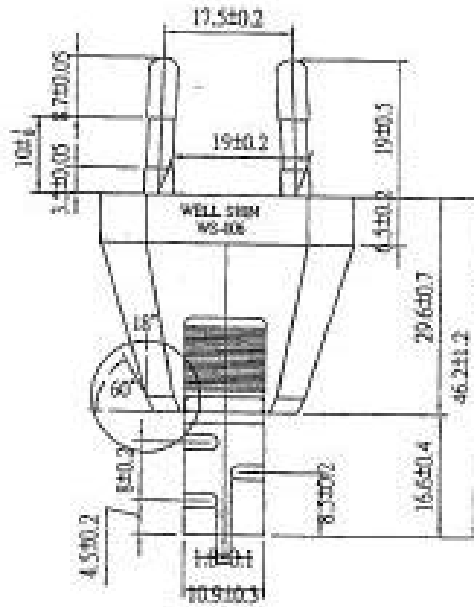

AC POWER CORD

(EUROPEAN STANDARD)

SPECIFICATION:

- 1) **LENGTH:** 183CM
- 2) **COLOR :** BLACK
- 3) **PLUG :** WS-006 (A) 2.5 (V) 250
- 4) **CONNECTOR :** WS-027 (A) 2.5 (V) 250
- 5) **CABLE :** H03VVH2-F 2*0.75MMSQ

WIRE COLOR : (BLUE)(BROWN)

APPROVAL : EUROPEAN

APPROVAL : EUROPEAN

APPROVAL : EUROPEAN

(CABLE OD SIZE):

05.8	06.2	06.6	02.5*5.0	2.7*5.6	
3.5*6.7	3.5*5.6	4.2*6.4	4.1*6.5	2.7*5.4	
3.5*6.9	3.5*5.7	4.0*6.5	3.5*7.5	2.7*6.4	

(CABLE OD SIZE):

3.5*5.6	4.2*6.4	4.2*7.1	2.7*5.4
3.6*6.8	3.5*5.7	2.5*5.4	3.4*6.8
3.6*6.8	3.4*5.7	0.63	4.1*6.5
3.0*5.4	3.7*7.3	05.3 05.8	06.2 07.0